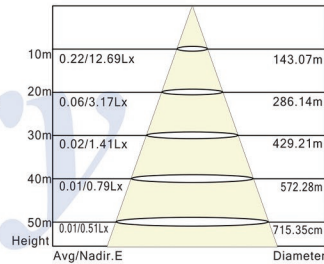

High Lumen LED Panel Lights

Precise Finishing Technology

MODEL NO.:	GLR-9010
SKU CODE:	9011 3000K Warm White 9012 4500K Daylight White 9013 6000K Cool White
WATTS:	45W
SIZE:	595X595X9mm
Voltage:	AC220-240V 50Hz
Lumen:	3800Lm
CRI:	Ra>80
Angle:	120°
Material:	Aluminium
Chip Type:	Epistar
LGP	MITSUBISHI
Diffuser	PS
PF:	>0.9
Operating Temp:	-20~+40°C
Life Span:	35,000 H

3800Lm

EPISTAR
CHIP

MITSUBISHI
LGP

Light Distribution Curve

Illumination distance curve 45W