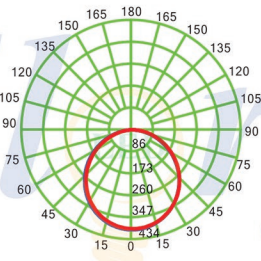

High Lumen LED Panel Lights

Precise Finishing Technology

MODEL NO.:	GLR-9010
SKU CODE:	9011 3000K Warm White 9012 4500K Daylight White 9013 6000K Cool White
WATTS:	45W
SIZE:	595X595X9mm
Voltage:	AC220-240V 50Hz
Lumen:	3800Lm
CRI:	Ra>80
Angle:	120°
Material:	Aluminium
Chip Type:	Epistar
LGP	MITSUBISHI
Diffuser	PS
PF:	>0.9
Operating Temp:	-20~+40°C
Life Span:	35,000 H

3800Lm

EPISTAR
CHIP

MITSUBISHI
LGP

Light Distribution Curve

Illumination distance curve 45W