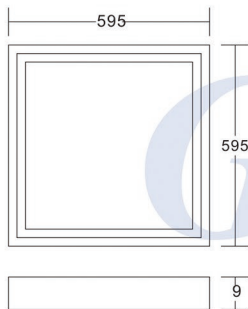

High Lumen LED Panel Lights

Precise Finishing Technology

MODEL NO.:	GLR-9010
SKU CODE:	9011 3000K Warm White 9012 4500K Daylight White 9013 6000K Cool White
WATTS:	45W
SIZE:	595X595X9mm
Voltage:	AC220-240V 50Hz
Lumen:	3800Lm
CRI:	Ra>80
Angle:	120°
Material:	Aluminium
Chip Type:	Epistar
LGP	MITSUBISHI
Diffuser	PS
PF:	>0.9
Operating Temp:	-20~+40°C
Life Span:	35,000 H

3800Lm

EPISTAR
CHIP

MITSUBISHI
LGP

Light Distribution Curve

Illumination distance curve 45W