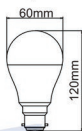

Life Span:	35,000 H	35,000 H	35,000 H	35,000 H
------------	----------	----------	----------	----------

Dimension:

Light Distribution Curve 9W 810lm

Illumination distance curve 9W 810lm