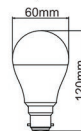

Life Span:	35,000 H	35,000 H	35,000 H	35,000 H
------------	----------	----------	----------	----------

Dimension:

Light Distribution Curve 9W 810lm

Illumination distance curve 9W 810lm